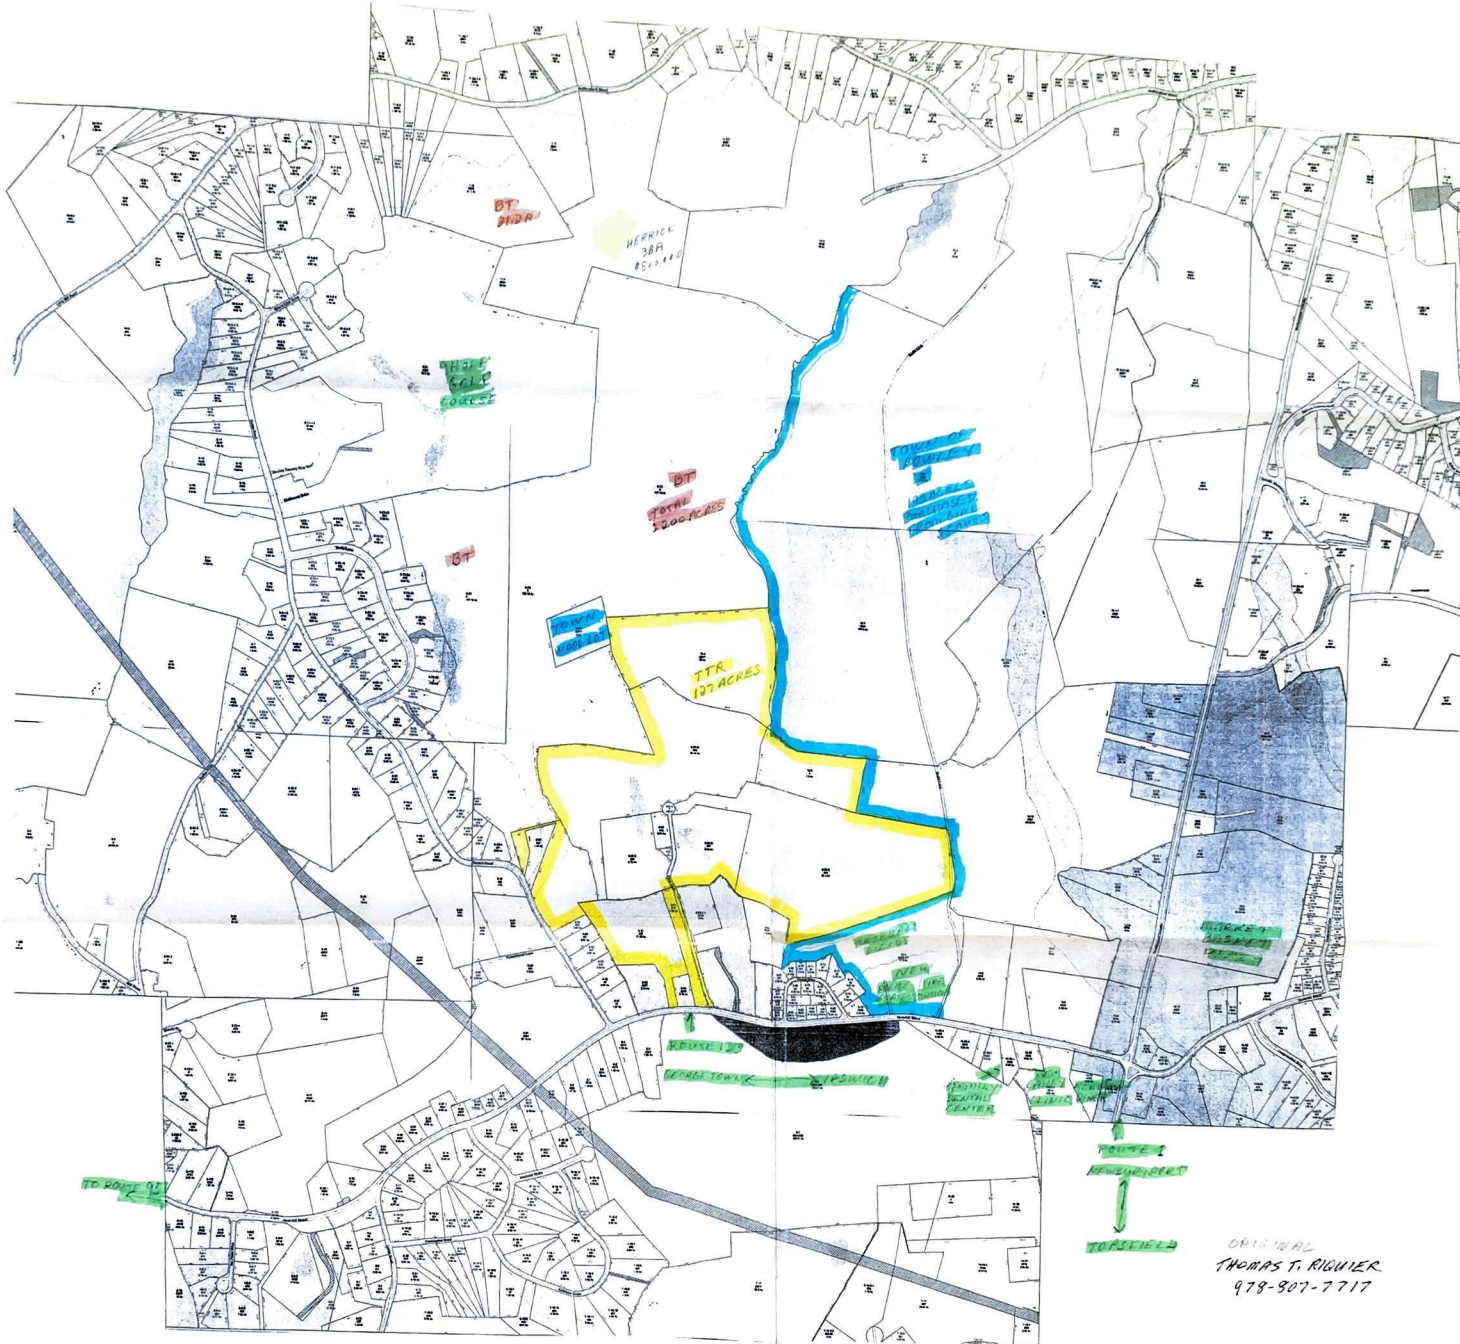

TO ROUTE 10

BT 210A

BT  
TOTAL  
200 ACRES

TOTAL  
100 ACRES

TOTAL  
200 ACRES

ROUTE 12

ROUTE 10

ROUTE 11

ROUTE 13

ROUTE 14

ROUTE 15

ORIGINAL  
THOMAS T. RIGUIER  
978-807-7717

BT 200 ACRES

WERRICK 38A ROAD

BT 200 ACRES

TTR 107 ACRES

ORIGINAL  
THOMAS T. RIGUIER  
978-907-7717